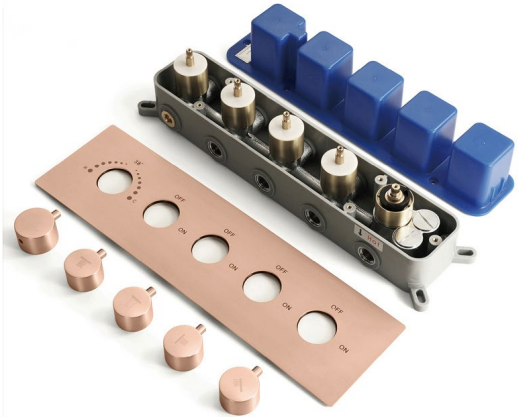

THERMOSTATIC ROSE GOLD LED TOUCH PANEL CONTROLLED RECESSED CEILING MOUNT MIST WATERFALL MIST RAINFALL SHOWER SYSTEM WITH HAND SHOWER SPECIFICATIONS

Shower Head

Shower Head 3 Functions: Waterfall, Rainfall & Mist

Shower head size: 20 x 20 inch

Each function can run all together and separately

Music and LED light work by electronic

All Metal Material: Solid Brass; Stainless Steel (top showerhead, hose)

Shower Head Mounting: Flush on ceiling

Shower Mixer

Unit: mm
Thread G1/2

All Function can be used at the same time.

Brass Function Valve

38°C Thermostatic Control

Main body
Brass casting body

Embedded Depth: 60mm

Product shown is only for installation display purpose