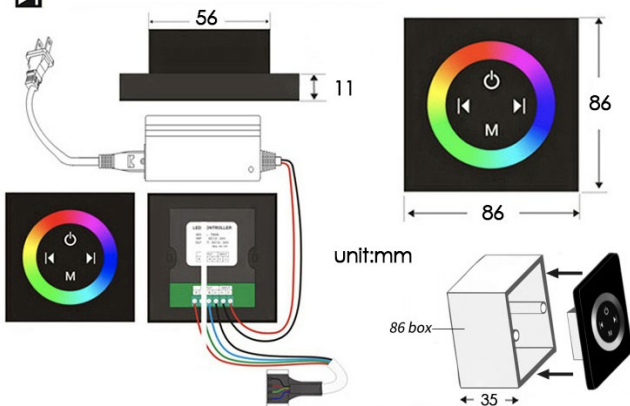

Shower head size: 20 x 20 inch

Each function can run all together and separately

Music and LED light work by electronic

All Metal Material: Solid Brass; Stainless Steel (top showerhead, hose)

Shower Head Mounting: Flush on ceiling

Hand Spray Hose: 59 inch

Water flow: 2.5 GPM ~ 5.5 GPM

Water pressure: 0.3 MPA ~ 1 MPA

Water pipe lines: 3/4 inch water pipes for the hot and cold water mixer inlet, the others are 1/2 inch

Touch Panel Control

Turn On/Off Control

MANUAL MODE
Total 64 colors

Auto mode setting

AUTO MODE
Total 11 Auto mode

Set the speed of color change, fast/slow

304 Stainless Steel

Speaker×2 [500×500mm]

Mist×4

Shower Mixer

Unit: mm
Thread G1/2

All Function can be used at the same time.

Brass Function Valve

38°C Thermostatic Control

Main body
Brass casting body

Embedded Depth: 60mm

Product shown is only for installation display purpose