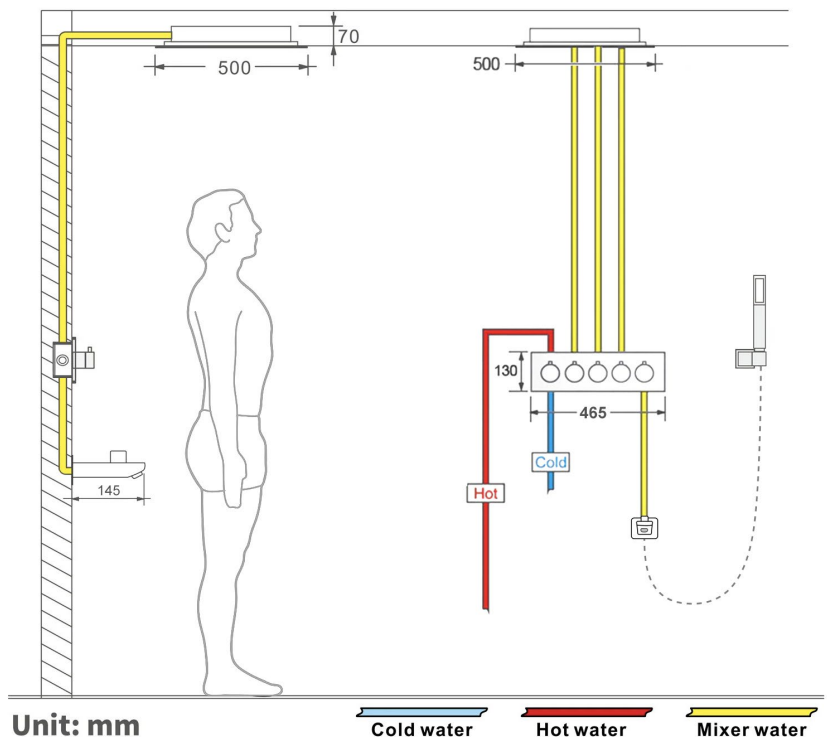

Shower head size: 20 x 20 inch

Each function can run all together and separately

Music and LED light work by electronic

All Metal Material: Solid Brass; Stainless Steel (top showerhead, hose)

Shower Head Mounting: Flush on ceiling

Waterfall×2

Rainfall

Water Pressure: 0.3-0.5MPA
Shower Flow Rate: 9-25L/min

Product shown is only for installation display purpose

All dimensions and specifications are nominal and may vary. Use actual products for accuracy in critical situations.

Shower Mixer

Unit: mm
Thread G1/2

All Function can be used at the same time.

Brass Function Valve

38°C Thermostatic Control

Main body
Brass casting body

Embedded Depth: 60mm

Product shown is only for installation display purpose

Spout

Hand Shower

Flow Rate: 2.0 GPM / 7.6 LPM

Shower Mixer Connections

Unit: mm

Cold water Hot water Mixer water