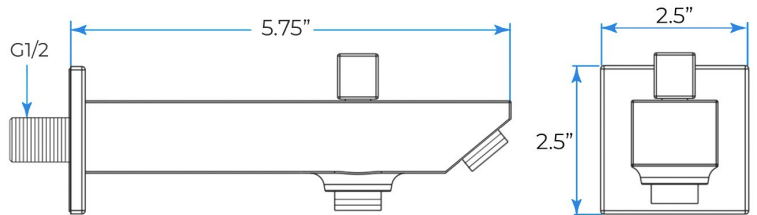

Shower head size: 20 x 20 inch

Each function can run all together and separately

Music and LED light work by electronic

All Metal Material: Solid Brass; Stainless Steel (top showerhead, hose)

Shower Head Mounting: Flush on ceiling

Waterfall×2

Rainfall

Water Pressure: 0.3-0.5MPA
Shower Flow Rate: 9-25L/min

Product shown is only for installation display purpose

All dimensions and specifications are nominal and may vary. Use actual products for accuracy in critical situations.

Shower Mixer

Unit: mm
Thread G1/2

All Function can be used at the same time.

Brass Function Valve

38°C Thermostatic Control

Main body
Brass casting body

Embedded Depth: 60mm

Product shown is only for installation display purpose

Spout

Hand Shower

Flow Rate: 2.0 GPM / 7.6 LPM

Shower Mixer Connections

Unit: mm

Cold water Hot water Mixer water