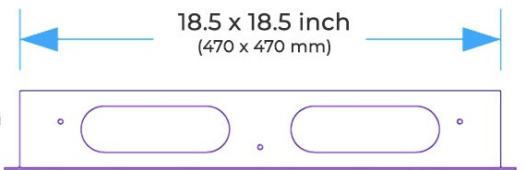

Shower head size: 20 x 20 inch

Each function can run all together and separately

Music and LED light work by electronic

All Metal Material: Solid Brass; Stainless Steel (top showerhead, hose)

Shower Head Mounting: Flush on ceiling

Turn On/Off Control

MANUAL MODE
Total 64 colors

Auto mode setting

AUTO MODE
Total 11 Auto mode

Set the speed of color change, fast/slow

304 Stainless Steel

Speaker×2 [500×500mm]

Mist×4

Waterfall×2

Rainfall

Water Pressure: 0.3-0.5MPA
Shower Flow Rate: 9-25L/min

Product shown is only for installation display purpose

All dimensions and specifications are nominal and may vary. Use actual products for accuracy in critical situations.

Shower Mixer

Unit: mm
Thread G1/2

All Function can be used at the same time.

Brass Function Valve

38°C Thermostatic Control

Main body
Brass casting body

Embedded Depth: 60mm

Product shown is only for installation display purpose