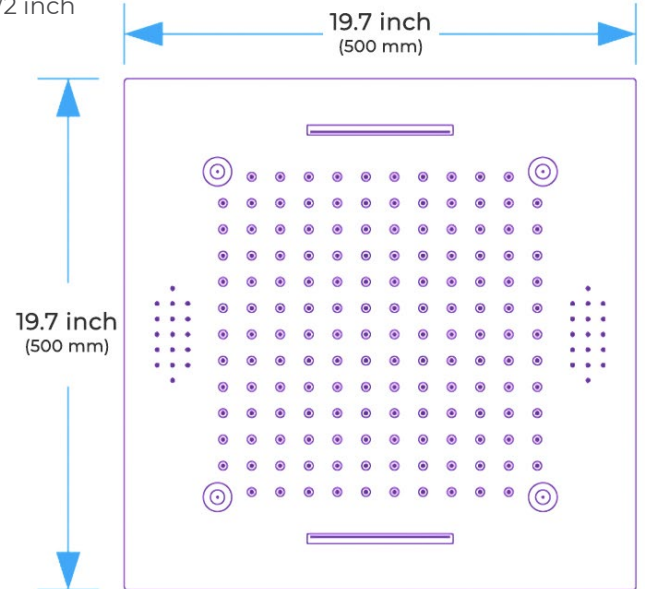

Touch Panel Control

Turn On/Off Control

MANUAL MODE
Total 64 colors

Auto mode setting

AUTO MODE
Total 11 Auto mode

Set the speed of color change, fast/slow