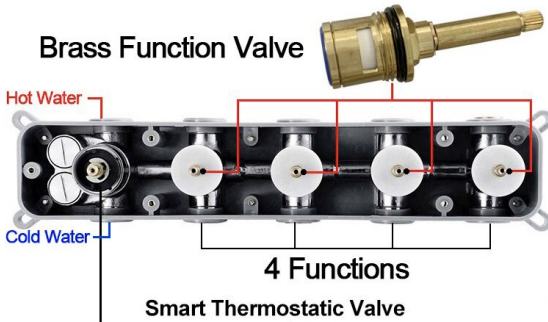

Shower head size: 20 x 20 inch

Each function can run all together and separately

Music and LED light work by electronic

All Metal Material: Solid Brass; Stainless Steel (top showerhead, hose)

Shower Head Mounting: Flush on ceiling

Hand Spray Hose: 59 inch

Water flow: 2.5 GPM ~ 5.5 GPM

Water pressure: 0.3 MPA ~ 1 MPA

Water pipe lines: 3/4 inch water pipes for the hot and cold water mixer inlet, the others are 1/2 inch

Touch Panel Control

Waterfall×2

Rainfall

Water Pressure: 0.3-0.5MPA
Shower Flow Rate: 9-25L/min

Product shown is only for installation display purpose

All dimensions and specifications are nominal and may vary. Use actual products for accuracy in critical situations.

Shower Mixer

Unit: mm
Thread G1/2

All Function can be used at the same time.

Brass Function Valve

38°C Thermostatic Control

Main body
Brass casting body

Embedded Depth: 60mm

Product shown is only for installation display purpose