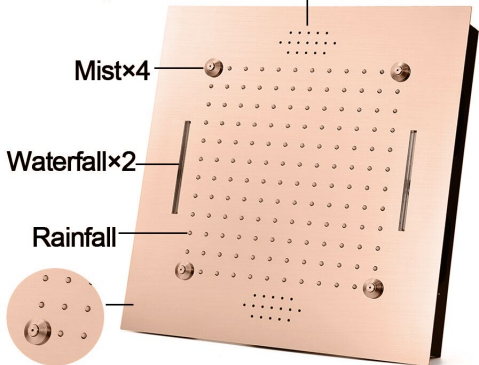

Shower head size: 20 x 20 inch

Each function can run all together and separately

Music and LED light work by electronic

All Metal Material: Solid Brass; Stainless Steel (top showerhead, hose)

Shower Head Mounting: Flush on ceiling

Turn On/Off Control

MANUAL MODE
Total 64 colors

Auto mode setting

AUTO MODE
Total 11 Auto mode

Set the speed of color change, fast/slow

304 Stainless Steel

Speaker×2 [500×500mm]

Mist×4

Waterfall×2

Rainfall

Water Pressure: 0.3-0.5MPA
Shower Flow Rate: 9-25L/min

Product shown is only for installation display purpose

All dimensions and specifications are nominal and may vary. Use actual products for accuracy in critical situations.

Shower Mixer

Unit: mm
Thread G1/2

All Function can be used at the same time.

Brass Function Valve

38°C Thermostatic Control

Main body
Brass casting body

Embedded Depth: 60mm

Product shown is only for installation display purpose