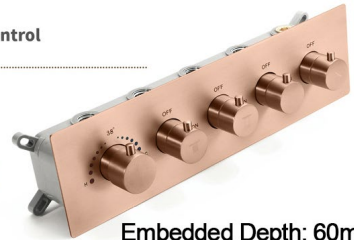

Shower head size: 20 x 20 inch

Each function can run all together and separately

Music and LED light work by electronic

All Metal Material: Solid Brass; Stainless Steel (top showerhead, hose)

Shower Head Mounting: Flush on ceiling

Shower Mixer

Unit: mm
Thread G1/2

All Function can be used at the same time.

Brass Function Valve

38°C Thermostatic Control

Main body
Brass casting body

Embedded Depth: 60mm

Product shown is only for installation display purpose