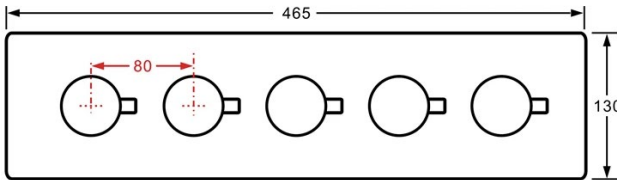

Shower head size: 20 x 20 inch

Each function can run all together and separately

Music and LED light work by electronic

All Metal Material: Solid Brass; Stainless Steel (top showerhead, hose)

Shower Head Mounting: Flush on ceiling

Waterfall×2

Rainfall

Water Pressure: 0.3-0.5MPA
Shower Flow Rate: 9-25L/min

Product shown is only for installation display purpose

All dimensions and specifications are nominal and may vary. Use actual products for accuracy in critical situations.

Shower Mixer

Unit: mm
Thread G1/2

All Function can be used at the same time.

Brass Function Valve

38°C Thermostatic Control

Main body
Brass casting body

Embedded Depth: 60mm

Product shown is only for installation display purpose

Spout

Hand Shower

Flow Rate: 2.0 GPM / 7.6 LPM

Shower Mixer Connections

Unit: mm

Cold water Hot water Mixer water