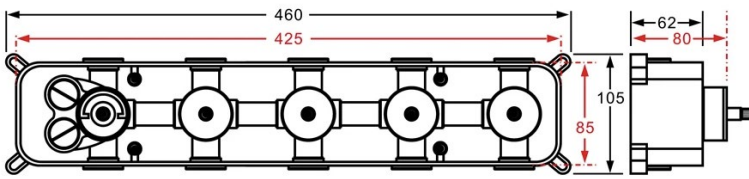

Shower head size: 20 x 20 inch

Each function can run all together and separately

Music and LED light work by electronic

All Metal Material: Solid Brass; Stainless Steel (top showerhead, hose)

Shower Head Mounting: Flush on ceiling

Waterfall×2

Rainfall

Water Pressure: 0.3-0.5MPA
Shower Flow Rate: 9-25L/min

Product shown is only for installation display purpose

All dimensions and specifications are nominal and may vary. Use actual products for accuracy in critical situations.

Shower Mixer

Unit: mm
Thread G1/2

All Function can be used at the same time.

Brass Function Valve

38°C Thermostatic Control

Main body
Brass casting body

Embedded Depth: 60mm

Product shown is only for installation display purpose

Spout

Hand Shower

Flow Rate: 2.0 GPM / 7.6 LPM

Shower Mixer Connections

Unit: mm

Cold water Hot water Mixer water